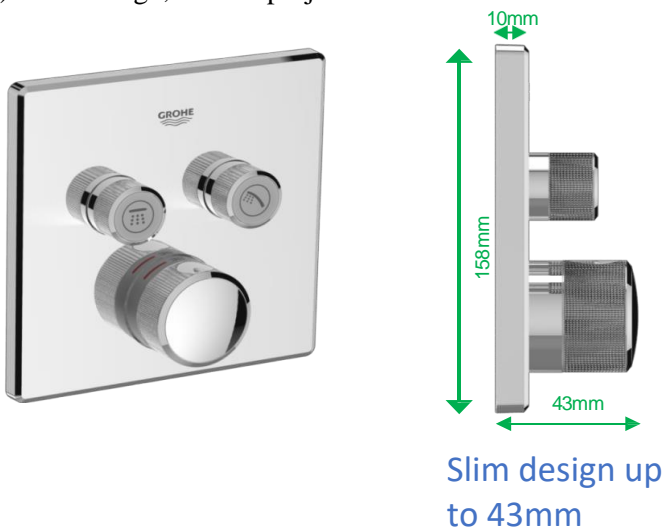

<p><b>Euphoria Cosmopolitan 160</b>  <b>Head shower 1 spray</b>  <b>Rain</b>  <b>Ball joint +/- 15° rotatable</b>  <b>connection thread 1/2"</b>  <b>GROHE EcoJoy 9.5 l/min flow limiter</b>  <b>GROHE DreamSpray perfect spray pattern</b>  <b>GROHE StarLight chrome finish</b>  <b>SpeedClean anti-limescale system</b>  <b>suitable for instantaneous heater</b></p> <p><b>Rainshower</b>  <b>Shower arm 286 mm</b>  <b>connection thread 1/2"</b>  <b>can be used for all Rainshower head showers except Rainshower Jumbo</b>  <b>GROHE StarLight chrome finish</b></p>  	<p><b>New Tempesta Cosmopolitan 100</b>  <b>Shower rail set 2 sprays</b>  <b>Consisting of:</b>  <b>hand shower Tempesta Cosmopolitan 100 (27 571 20E)</b>  <b>shower rail, 600mm (27 521)</b>  <b>Relaxflex hose 1750 mm 1/2" x 1/2" (28 154)</b>  <b>GROHE EcoJoy 5.7 l/min. flow limiter</b>  <b>GROHE DreamSpray perfect spray pattern</b>  <b>GROHE StarLight chrome finish</b>  <b>SpeedClean anti-limescale system</b>  <b>Inner WaterGuide for a longer life</b></p>  	<p><b>Rainshower®</b>  <b>Shower outlet elbow, 1/2"</b>  <b>male thread</b>  <b>Protected against backflow</b>  <b>GROHE StarLight® chrome finish</b></p>  
---	--	--

# 3 Key advantageous comparisons with another brand

1) Only 1 wall plate needed = Half expenditures

2) Integrated Volume Control

3) Slim Design, shorter projection

水務署

Water Supplies Department

香港灣仔告士打道七號入境事務大樓  
Immigration Tower, 7 Gloucester Road, Hong Kong