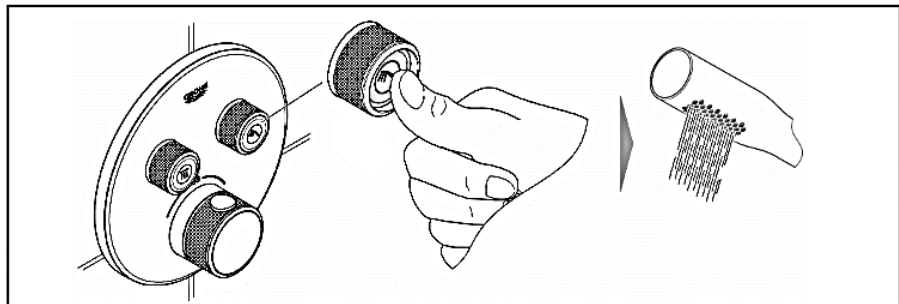

<p><b>Euphoria Cosmopolitan 160</b>  <b>Head shower 1 spray</b>  <b>Rain</b>  <b>Ball joint +/- 15° rotatable</b>  <b>connection thread 1/2"</b>  <b>GROHE EcoJoy 9.5 l/min flow limiter</b>  <b>GROHE DreamSpray perfect spray pattern</b>  <b>GROHE StarLight chrome finish</b>  <b>SpeedClean anti-limescale system</b>  <b>suitable for instantaneous heater</b></p> <p><b>Rainshower</b>  <b>Shower arm 286 mm</b>  <b>connection thread 1/2"</b>  <b>can be used for all Rainshower head showers except Rainshower Jumbo</b>  <b>GROHE StarLight chrome finish</b></p>  	<p><b>New Tempesta Cosmopolitan 100</b>  <b>Shower rail set 2 sprays</b>  <b>Consisting of:</b>  <b>hand shower Tempesta Cosmopolitan 100 (27 571 20E)</b>  <b>shower rail, 600mm (27 521)</b>  <b>Relaxflex hose 1750 mm 1/2" x 1/2" (28 154)</b>  <b>GROHE EcoJoy 5.7 l/min. flow limiter</b>  <b>GROHE DreamSpray perfect spray pattern</b>  <b>GROHE StarLight chrome finish</b>  <b>SpeedClean anti-limescale system</b>  <b>Inner WaterGuide for a longer life</b></p>  	<p><b>Rainshower®</b>  <b>Shower outlet elbow, 1/2"</b>  <b>male thread</b>  <b>Protected against backflow</b>  <b>GROHE StarLight® chrome finish</b></p>  
---	--	--

# 3 Key advantageous comparisons with another brand

1) Only 1 wall plate needed = Half expenditures

2) Integrated Volume Control

3) Slim Design, shorter projection

水務署

Water Supplies Department

香港灣仔告士打道七號入境事務大樓  
Immigration Tower, 7 Gloucester Road, Hong Kong