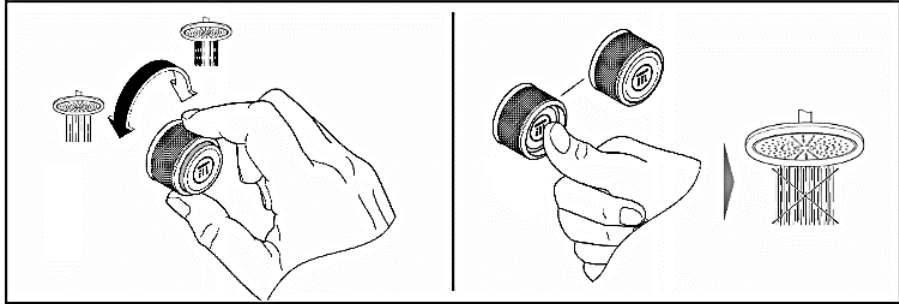

# 3 Key advantageous comparisons with another brand

1) Only 1 wall plate needed = Half expenditures

2) Integrated Volume Control

3) Slim Design, shorter projection

水務署

Water Supplies Department

香港灣仔告士打道七號入境事務大樓  
Immigration Tower, 7 Gloucester Road, Hong Kong