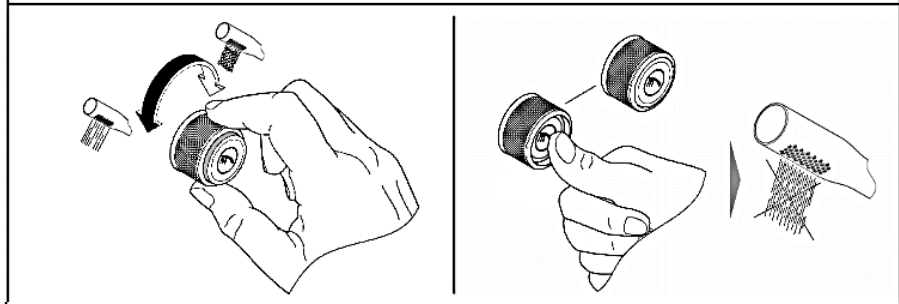

# 3 Key advantageous comparisons with another brand

1) Only 1 wall plate needed = Half expenditures

2) Integrated Volume Control

3) Slim Design, shorter projection

水務署

Water Supplies Department

香港灣仔告士打道七號入境事務大樓  
Immigration Tower, 7 Gloucester Road, Hong Kong