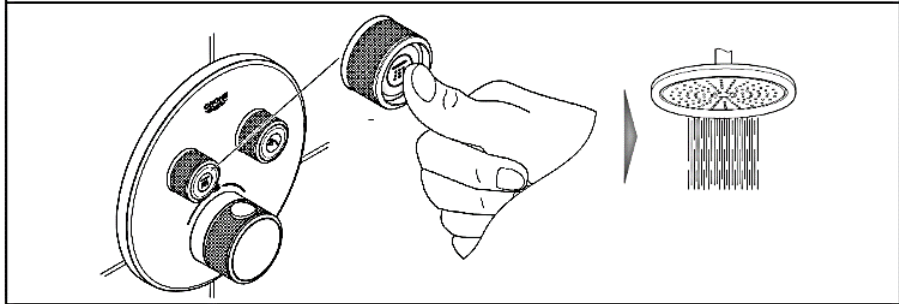

## SANITARY WARE SPECIFICATION SHEET

Item Descriptions	GROHE (Germany) "Grohtherm SmartControl" thermostat shower mixer with mixing device and adjustable temperature limiter with 2 valves and integrated shower holder ; "Euphoria Cosmopolitan 160" chrome plated shower head with shower set ; Nominal flow rate <b>8.4 L/min &amp; 5.3 L/min</b> in WELS Grade 1 ; Registration No. SB 10-0059 & SB 18-0094
Model	28233000 + 28576000 (Shower head and arm) 29124000 (Thermostat mixer) 35600000 (Mounting box) 2757820E (Shower set) 27057000 (Shower outlet elbow)
Material	Chrome Plated
Manufacturer	GROHE Limited
Supplier	Acme Sanitary Ware Co. Ltd Mr. Eric Wong/ Mr. Don Yuen
Contact Tel/Fax	(852) 2388-7171 / (852) 2710-8012
E-mail	acme@acmesanitary.com.hk
Website	www.acmesanitary.com.hk

# 3 Key advantageous comparisons with another brand

1) Only 1 wall plate needed = Half expenditures

2) Integrated Volume Control

3) Slim Design, shorter projection

水務署

Water Supplies Department

香港灣仔告士打道七號入境事務大樓  
Immigration Tower, 7 Gloucester Road, Hong Kong