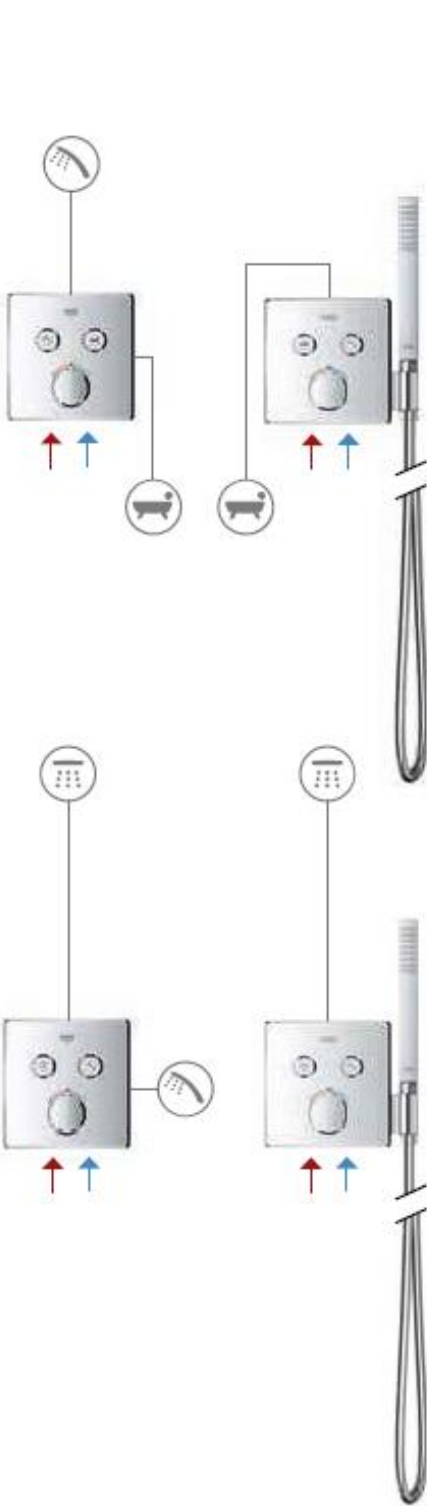

### ROUND ACRYLIC GLASS

**29 150 LS0**  
Grotherm SmartControl,  
single

**29 151 LS0**  
Grotherm SmartControl,  
double

**29 904 LS0**  
Grotherm SmartControl,  
triple

**29 152 LS0**  
Grotherm SmartControl,  
triple valve

# CONFIGURATIONS

**SINGLE**  
(THM + MIXER)

**DOUBLE**  
(THM + MIXER)

**TRIPLE**  
(THM + MIXER)