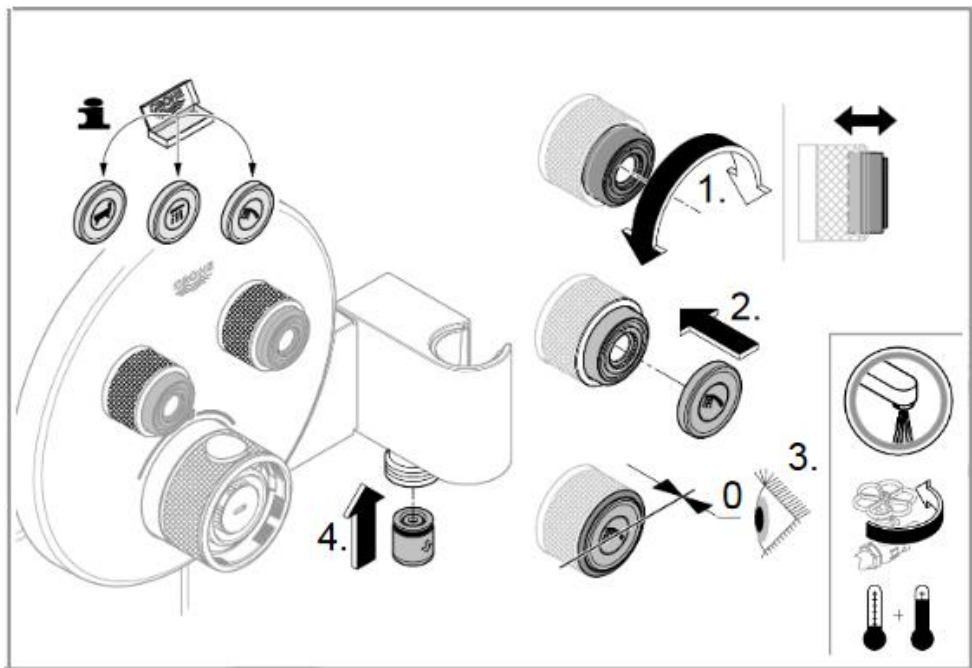

# 3 Key advantageous comparisons with another brand

1) Only 1 wall plate needed = Half expenditures

2) Integrated Volume Control

3) Slim Design, shorter projection

水務署

Water Supplies Department

香港灣仔告士打道七號入境事務大樓  
Immigration Tower, 7 Gloucester Road, Hong Kong