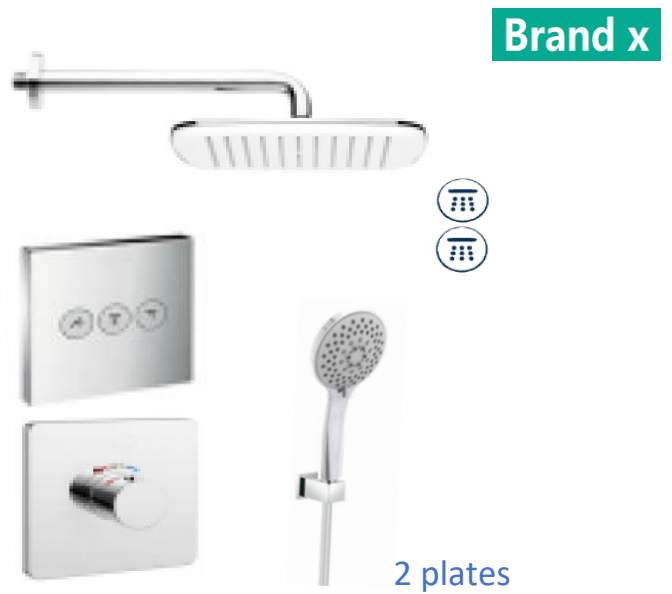

3 Key advantageous comparisons with another brand

1) Only 1 wall plate needed = Half expenditures