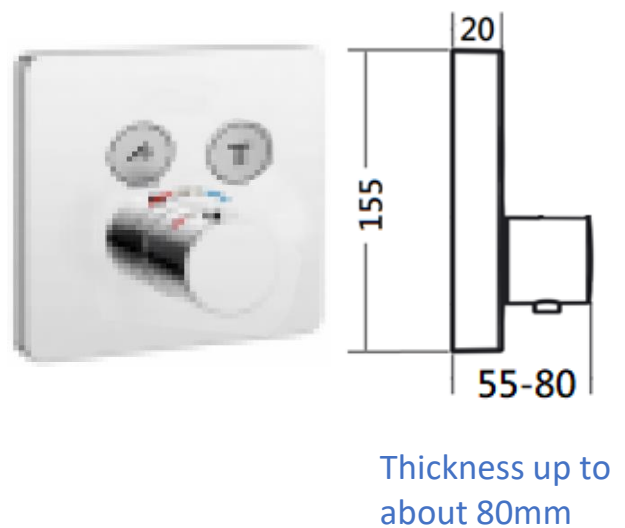

# 3 Key advantageous comparisons with another brand

1) Only 1 wall plate needed = Half expenditures

2) Integrated Volume Control

3) Slim Design, shorter projection

水務署

Water Supplies Department

香港灣仔告士打道七號入境事務大樓  
Immigration Tower, 7 Gloucester Road, Hong Kong